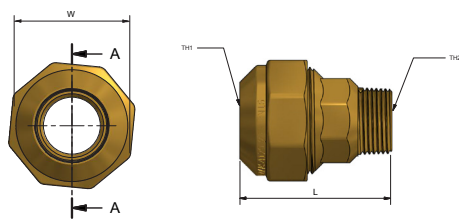

Our Poly Range

FITTINGS

UNION - JOINING

	L	W	TH
AW4210	78	43	25PE
AW4214	79	50	32PE

ELBOW - JOINING

	L	W	H	TH
AW4211	58	43	58	25PE
AW4215	61	50	61	32PE

UNION REDUCING - JOINING

	L	W	TH1	TH2
AW4213	79	50	32PE	25PE

MI ELBOW

	L	W	H	TH1	TH2
AW4202	59	43	37	25PE	R 3/4"

MI UNION

	L	W	TH1	TH2
AW4200	57	41	25PE	R 3/4"
AW4203	60	43	25PE	R 1"
AW4204	60	50	32PE	R 1"

FI ELBOW

	L	W	H	TH1	TH2
AW4201	59	43	37	25PE	Rp 3/4"
AW4207	60	50	45	32PE	Rp 1"