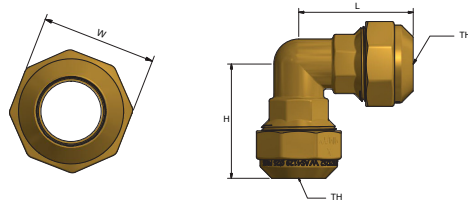

Our Poly Range

FITTINGS

UNION - JOINING

	L	W	TH
AW4210	78	43	25PE
AW4214	79	50	32PE

ELBOW - JOINING

	L	W	H	TH
AW4211	58	43	58	25PE
AW4215	61	50	61	32PE

UNION REDUCING - JOINING

	L	W	TH1	TH2
AW4213	79	50	32PE	25PE

MI ELBOW

	L	W	H	TH1	TH2
AW4202	59	43	37	25PE	R 3/4"

MI UNION

	L	W	TH1	TH2
AW4200	57	41	25PE	R 3/4"
AW4203	60	43	25PE	R 1"
AW4204	60	50	32PE	R 1"

FI ELBOW

	L	W	H	TH1	TH2
AW4201	59	43	37	25PE	Rp 3/4"
AW4207	60	50	45	32PE	Rp 1"