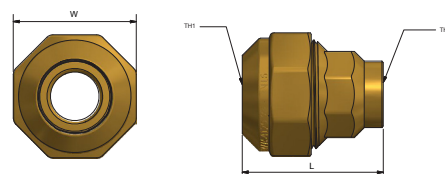

Our Poly Range

FITTINGS

UNION - JOINING

	L	W	TH
AW4210	78	43	25PE
AW4214	79	50	32PE

ELBOW - JOINING

	L	W	H	TH
AW4211	58	43	58	25PE
AW4215	61	50	61	32PE

UNION REDUCING - JOINING

	L	W	TH1	TH2
AW4213	79	50	32PE	25PE

MI ELBOW

	L	W	H	TH1	TH2
AW4202	59	43	37	25PE	R 3/4"

MI UNION

	L	W	TH1	TH2
AW4200	57	41	25PE	R 3/4"
AW4203	60	43	25PE	R 1"
AW4204	60	50	32PE	R 1"

FI ELBOW

	L	W	H	TH1	TH2
AW4201	59	43	37	25PE	Rp 3/4"
AW4207	60	50	45	32PE	Rp 1"

FI UNION

	L	W	TH1	TH2
AW4205	57	43	25PE	Rp 3/4"
AW4206	60	50	32PE	Rp 1"

CAPILLARY UNION

	L	W	TH1	TH2
AW4208	49	43	25PE	20CU
AW4209	50	50	32PE	25CU