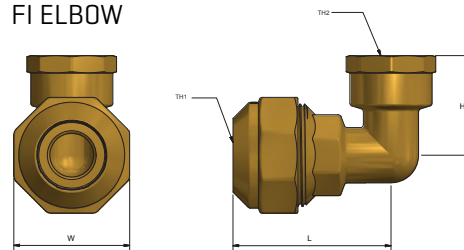

Our Poly Range

FITTINGS

UNION - JOINING

	L	W	TH
AW4210	78	43	25PE
AW4214	79	50	32PE

ELBOW - JOINING

	L	W	H	TH
AW4211	58	43	58	25PE
AW4215	61	50	61	32PE

UNION REDUCING - JOINING

	L	W	TH1	TH2
AW4213	79	50	32PE	25PE

MI ELBOW

	L	W	H	TH1	TH2
AW4202	59	43	37	25PE	R 3/4"

MI UNION

	L	W	TH1	TH2
AW4200	57	41	25PE	R 3/4"
AW4203	60	43	25PE	R 1"
AW4204	60	50	32PE	R 1"

FI ELBOW

	L	W	H	TH1	TH2
AW4201	59	43	37	25PE	Rp 3/4"
AW4207	60	50	45	32PE	Rp 1"

FI UNION

	L	W	TH1	TH2
AW4205	57	43	25PE	Rp 3/4"
AW4206	60	50	32PE	Rp 1"

CAPILLARY UNION

	L	W	TH1	TH2
AW4208	49	43	25PE	20CU
AW4209	50	50	32PE	25CU