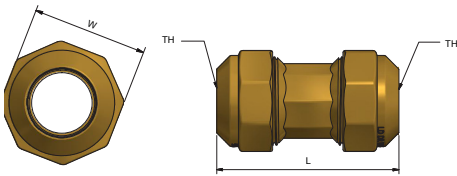

Our Poly Range

FITTINGS

UNION - JOINING

	L	W	TH
AW4210	78	43	25PE
AW4214	79	50	32PE

ELBOW - JOINING

	L	W	H	TH
AW4211	58	43	58	25PE
AW4215	61	50	61	32PE

UNION REDUCING - JOINING

	L	W	TH1	TH2
AW4213	79	50	32PE	25PE

MI ELBOW

	L	W	H	TH1	TH2
AW4202	59	43	37	25PE	R 3/4"

MI UNION

	L	W	TH1	TH2
AW4200	57	41	25PE	R 3/4"
AW4203	60	43	25PE	R 1"
AW4204	60	50	32PE	R 1"

FI ELBOW

	L	W	H	TH1	TH2
AW4201	59	43	37	25PE	Rp 3/4"
AW4207	60	50	45	32PE	Rp 1"