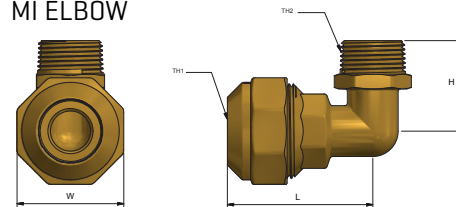

Our Poly Range

FITTINGS

UNION - JOINING

	L	W	TH
AW4210	78	43	25PE
AW4214	79	50	32PE

ELBOW - JOINING

	L	W	H	TH
AW4211	58	43	58	25PE
AW4215	61	50	61	32PE

UNION REDUCING - JOINING

	L	W	TH1	TH2
AW4213	79	50	32PE	25PE

MI ELBOW

	L	W	H	TH1	TH2
AW4202	59	43	37	25PE	R 3/4"

MI UNION

	L	W	TH1	TH2
AW4200	57	41	25PE	R 3/4"
AW4203	60	43	25PE	R 1"
AW4204	60	50	32PE	R 1"

FI ELBOW

	L	W	H	TH1	TH2
AW4201	59	43	37	25PE	Rp 3/4"
AW4207	60	50	45	32PE	Rp 1"