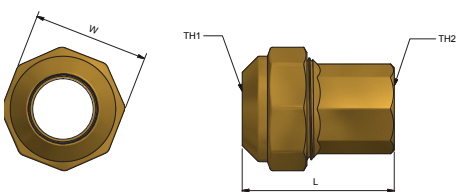

Our Poly Range

FITTINGS

UNION - JOINING

	L	W	TH
AW4210	78	43	25PE
AW4214	79	50	32PE

ELBOW - JOINING

	L	W	H	TH
AW4211	58	43	58	25PE
AW4215	61	50	61	32PE

UNION REDUCING - JOINING

	L	W	TH1	TH2
AW4213	79	50	32PE	25PE

MI ELBOW

	L	W	H	TH1	TH2
AW4202	59	43	37	25PE	R 3/4"

MI UNION

	L	W	TH1	TH2
AW4200	57	41	25PE	R 3/4"
AW4203	60	43	25PE	R 1"
AW4204	60	50	32PE	R 1"

FI ELBOW

	L	W	H	TH1	TH2
AW4201	59	43	37	25PE	Rp 3/4"
AW4207	60	50	45	32PE	Rp 1"

FI UNION

	L	W	TH1	TH2
AW4205	57	43	25PE	Rp 3/4"
AW4206	60	50	32PE	Rp 1"

CAPILLARY UNION

	L	W	TH1	TH2
AW4208	49	43	25PE	20CU
AW4209	50	50	32PE	25CU