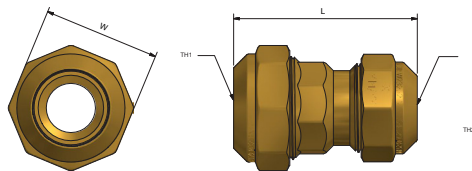

Our Poly Range

FITTINGS

UNION - JOINING

	L	W	TH
AW4210	78	43	25PE
AW4214	79	50	32PE

ELBOW - JOINING

	L	W	H	TH
AW4211	58	43	58	25PE
AW4215	61	50	61	32PE

UNION REDUCING - JOINING

	L	W	TH1	TH2
AW4213	79	50	32PE	25PE

MI ELBOW

	L	W	H	TH1	TH2
AW4202	59	43	37	25PE	R 3/4"

MI UNION

	L	W	TH1	TH2
AW4200	57	41	25PE	R 3/4"
AW4203	60	43	25PE	R 1"
AW4204	60	50	32PE	R 1"

FI ELBOW

	L	W	H	TH1	TH2
AW4201	59	43	37	25PE	Rp 3/4"
AW4207	60	50	45	32PE	Rp 1"