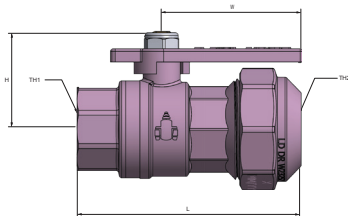

VALVE RANGE

	L	W	H	TH1	TH2
WPE2025SM	120	55	30	31.18 ~ 31.35	25PE
WPE2532SM	145	55	34	37.53 ~ 37.70	32PE

	L	W	H	TH1	TH2
WPE2025ML	94	50	44	Rp 3/4"	25PE
WPE2532ML	105	56	49	Rp 1"	32PE

	L	W	H	TH1	TH2
WPE2025FL	88	50	44	Rp 3/4"	25PE
WPE2532FL	100	56	50	Rp 1"	32PE

	L	W	H	TH1	TH2
WPE2025F	88	55	36	Rp 3/4"	25PE
WPE2532F	101	55	40	Rp 1"	32PE

	L	W	H	TH1	TH2
WPE2025M	94	55	36	Rp 3/4"	25PE
WPE2532M	107	55	40	Rp 1"	32PE

	L	W	H	TH1	TH2
WPE2025FRW	88	55	37	Rp 3/4"	25PE
WPE2532FRW	100	55	41	Rp 1"	32PE