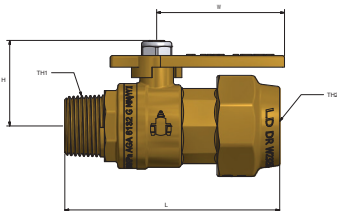

VALVE RANGE

	L	W	H	TH1	TH2
WPE2025SM	120	55	30	31.18 ~ 31.35	25PE
WPE2532SM	145	55	34	37.53 ~ 37.70	32PE

	L	W	H	TH1	TH2
WPE2025ML	94	50	44	Rp 3/4"	25PE
WPE2532ML	105	56	49	Rp 1"	32PE

	L	W	H	TH1	TH2
WPE2025FL	88	50	44	Rp 3/4"	25PE
WPE2532FL	100	56	50	Rp 1"	32PE

	L	W	H	TH1	TH2
WPE2025F	88	55	36	Rp 3/4"	25PE
WPE2532F	101	55	40	Rp 1"	32PE

	L	W	H	TH1	TH2
WPE2025M	94	55	36	Rp 3/4"	25PE
WPE2532M	107	55	40	Rp 1"	32PE

	L	W	H	TH1	TH2
WPE2025FRW	88	55	37	Rp 3/4"	25PE
WPE2532FRW	100	55	41	Rp 1"	32PE