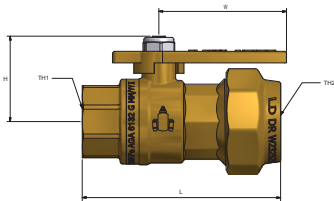

VALVE RANGE

	L	W	H	TH1	TH2
WPE2025SM	120	55	30	31.18 ~ 31.35	25PE
WPE2532SM	145	55	34	37.53 ~ 37.70	32PE

	L	W	H	TH1	TH2
WPE2025ML	94	50	44	Rp 3/4"	25PE
WPE2532ML	105	56	49	Rp 1"	32PE

	L	W	H	TH1	TH2
WPE2025FL	88	50	44	Rp 3/4"	25PE
WPE2532FL	100	56	50	Rp 1"	32PE

	L	W	H	TH1	TH2
WPE2025F	88	55	36	Rp 3/4"	25PE
WPE2532F	101	55	40	Rp 1"	32PE

	L	W	H	TH1	TH2
WPE2025M	94	55	36	Rp 3/4"	25PE
WPE2532M	107	55	40	Rp 1"	32PE

	L	W	H	TH1	TH2
WPE2025FRW	88	55	37	Rp 3/4"	25PE
WPE2532FRW	100	55	41	Rp 1"	32PE

	L	W	H	TH1	TH2
WPE2025MRW	92	55	37	Rp 3/4"	25PE
WPE2532MRW	107	55	41	Rp 1"	32PE