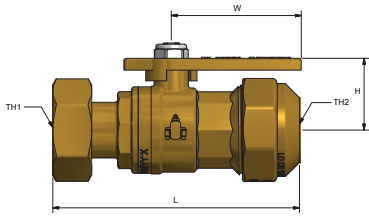

VALVE RANGE

	L	W	H	TH1	TH2
WPE2025SM	120	55	30	31.18 ~ 31.35	25PE
WPE2532SM	145	55	34	37.53 ~ 37.70	32PE

	L	W	H	TH1	TH2
WPE2025ML	94	50	44	Rp 3/4"	25PE
WPE2532ML	105	56	49	Rp 1"	32PE

	L	W	H	TH1	TH2
WPE2025FL	88	50	44	Rp 3/4"	25PE
WPE2532FL	100	56	50	Rp 1"	32PE

	L	W	H	TH1	TH2
WPE2025F	88	55	36	Rp 3/4"	25PE
WPE2532F	101	55	40	Rp 1"	32PE

	L	W	H	TH1	TH2
WPE2025M	94	55	36	Rp 3/4"	25PE
WPE2532M	107	55	40	Rp 1"	32PE

	L	W	H	TH1	TH2
WPE2025FRW	88	55	37	Rp 3/4"	25PE
WPE2532FRW	100	55	41	Rp 1"	32PE

	L	W	H	TH1	TH2
WPE2025MRW	92	55	37	Rp 3/4"	25PE
WPE2532MRW	107	55	41	Rp 1"	32PE