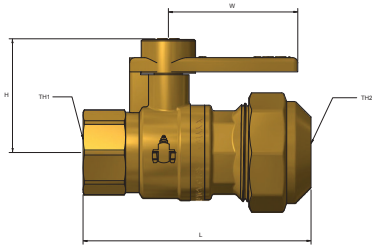

VALVE RANGE

	L	W	H	TH1	TH2
WPE2025SM	120	55	30	31.18 ~ 31.35	25PE
WPE2532SM	145	55	34	37.53 ~ 37.70	32PE

	L	W	H	TH1	TH2
WPE2025ML	94	50	44	Rp 3/4"	25PE
WPE2532ML	105	56	49	Rp 1"	32PE

	L	W	H	TH1	TH2
WPE2025FL	88	50	44	Rp 3/4"	25PE
WPE2532FL	100	56	50	Rp 1"	32PE

	L	W	H	TH1	TH2
WPE2025F	88	55	36	Rp 3/4"	25PE
WPE2532F	101	55	40	Rp 1"	32PE

	L	W	H	TH1	TH2
WPE2025M	94	55	36	Rp 3/4"	25PE
WPE2532M	107	55	40	Rp 1"	32PE

	L	W	H	TH1	TH2
WPE2025FRW	88	55	37	Rp 3/4"	25PE
WPE2532FRW	100	55	41	Rp 1"	32PE

	L	W	H	TH1	TH2
WPE2025MRW	92	55	37	Rp 3/4"	25PE
WPE2532MRW	107	55	41	Rp 1"	32PE