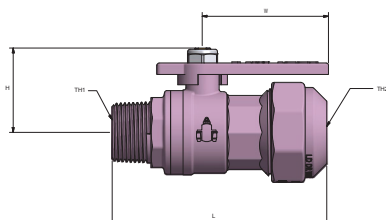

VALVE RANGE

	L	W	H	TH1	TH2
WPE2025SM	120	55	30	31.18 ~ 31.35	25PE
WPE2532SM	145	55	34	37.53 ~ 37.70	32PE

	L	W	H	TH1	TH2
WPE2025ML	94	50	44	Rp 3/4"	25PE
WPE2532ML	105	56	49	Rp 1"	32PE

	L	W	H	TH1	TH2
WPE2025FL	88	50	44	Rp 3/4"	25PE
WPE2532FL	100	56	50	Rp 1"	32PE

	L	W	H	TH1	TH2
WPE2025F	88	55	36	Rp 3/4"	25PE
WPE2532F	101	55	40	Rp 1"	32PE

	L	W	H	TH1	TH2
WPE2025M	94	55	36	Rp 3/4"	25PE
WPE2532M	107	55	40	Rp 1"	32PE

	L	W	H	TH1	TH2
WPE2025FRW	88	55	37	Rp 3/4"	25PE
WPE2532FRW	100	55	41	Rp 1"	32PE

	L	W	H	TH1	TH2
WPE2025MRW	92	55	37	Rp 3/4"	25PE
WPE2532MRW	107	55	41	Rp 1"	32PE