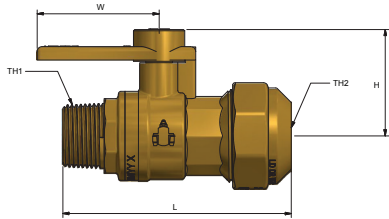

VALVE RANGE

	L	W	H	TH1	TH2
WPE2025SM	120	55	30	31.18 ~ 31.35	25PE
WPE2532SM	145	55	34	37.53 ~ 37.70	32PE

	L	W	H	TH1	TH2
WPE2025ML	94	50	44	Rp 3/4"	25PE
WPE2532ML	105	56	49	Rp 1"	32PE

	L	W	H	TH1	TH2
WPE2025FL	88	50	44	Rp 3/4"	25PE
WPE2532FL	100	56	50	Rp 1"	32PE

	L	W	H	TH1	TH2
WPE2025F	88	55	36	Rp 3/4"	25PE
WPE2532F	101	55	40	Rp 1"	32PE

	L	W	H	TH1	TH2
WPE2025M	94	55	36	Rp 3/4"	25PE
WPE2532M	107	55	40	Rp 1"	32PE

	L	W	H	TH1	TH2
WPE2025FRW	88	55	37	Rp 3/4"	25PE
WPE2532FRW	100	55	41	Rp 1"	32PE

	L	W	H	TH1	TH2
WPE2025MRW	92	55	37	Rp 3/4"	25PE
WPE2532MRW	107	55	41	Rp 1"	32PE