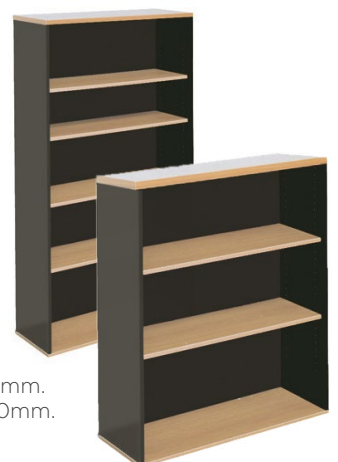

\$395.00

Bookcases

- 253-0036 (SMALL)
- 253-0035 (LARGE)

From a stylish and affordable range of furniture. Manufactured from wooden laminated board. 25mm top and side panels for extra strength. 2mm thick ABS edging. Finished in Beech and Ironstone. Easy to assemble cam-lock construction with all fittings and assembly instructions included.

Small = W 900mm x H 900mm x D 300mm.
Large = W 900mm x H 1800mm x D 300mm.

Freight costs may apply.

\$129.00 | \$229.00

SMALL

LARGE

AOC 22B1HS 21.5" Monitor

AOC 026

Equipped with a 21.5" IPS panel in Full HD (1920 x 1080) resolution, which allows seamless multi-monitor setups thanks to its wide viewing angles (178/178), 3-sides borderless design and VESA mount capability. VGA and HDMI inputs enable connection of current and legacy sources. 1 x VGA, 1 x HDMI v1.4 Inputs. 5ms Response Rate.